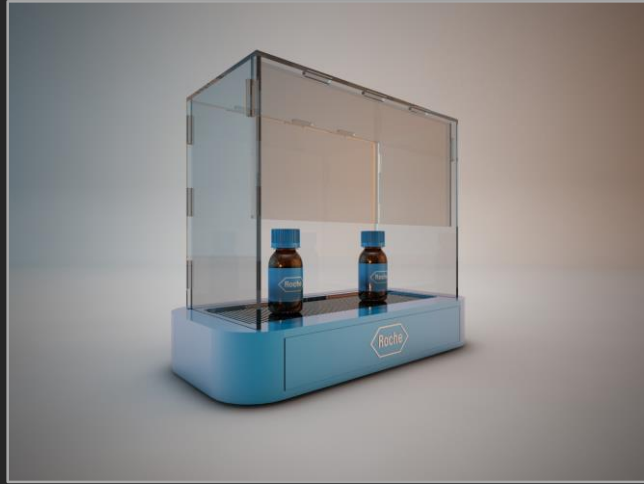

Design is not
just what it looks and feels like.
Design is how it works.