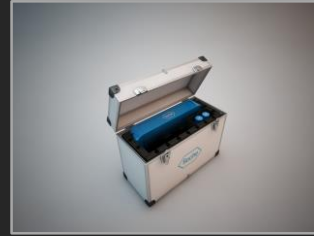

Design is not
just what it looks and feels like.
Design is how it works.